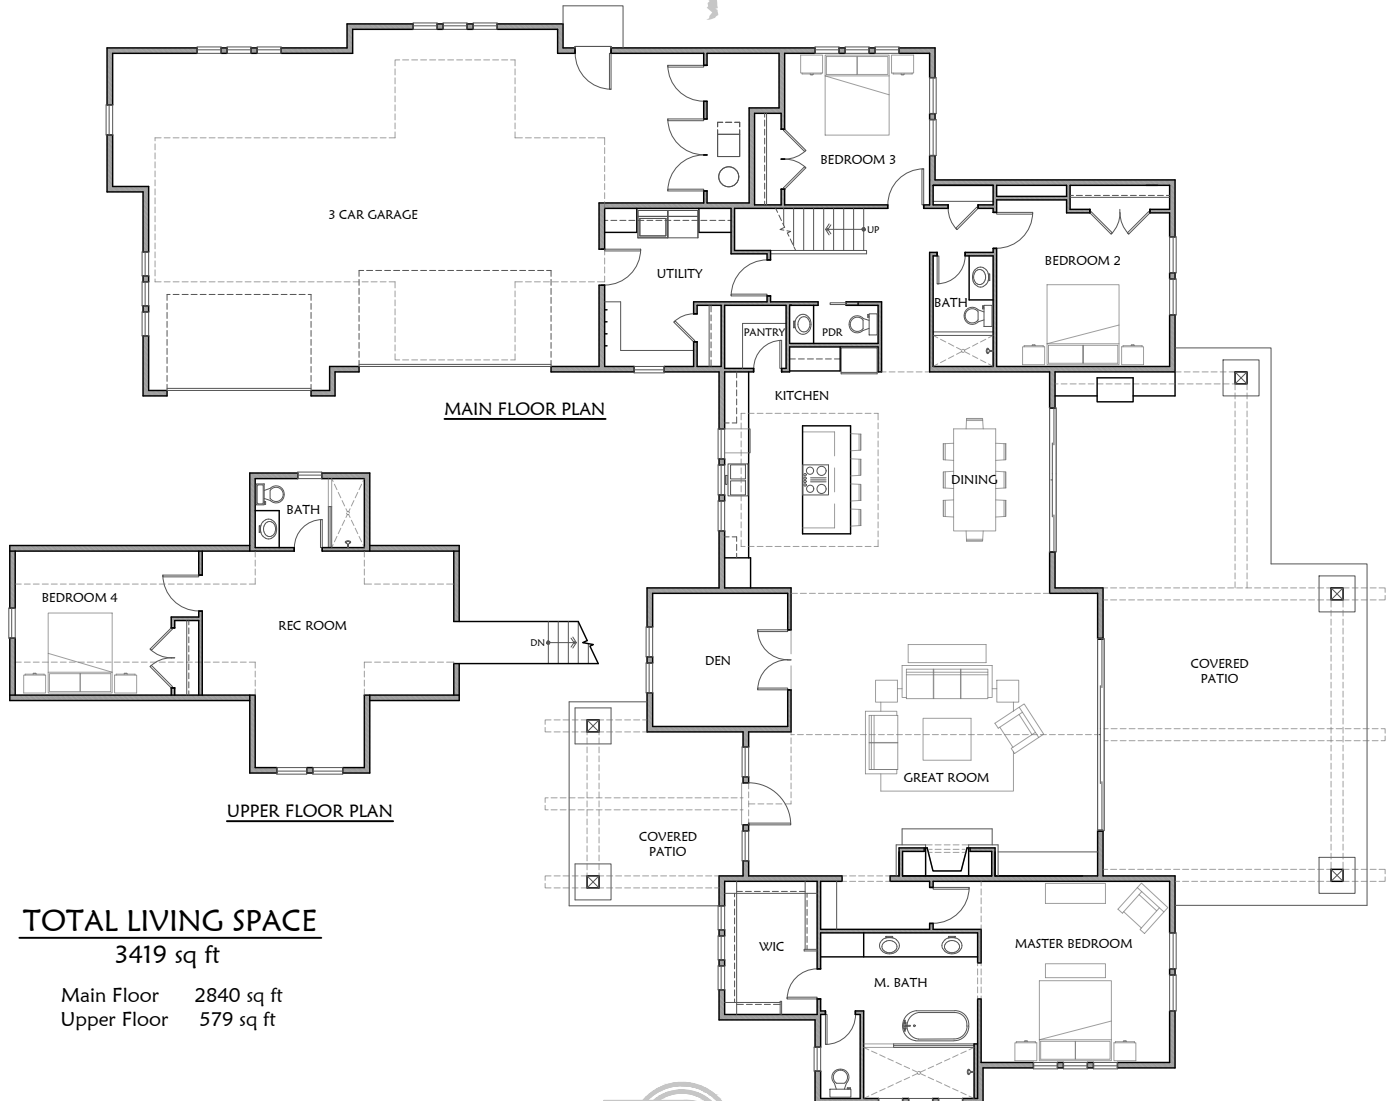

## TOTAL LIVING SPACE

3419 sq ft

Main Floor 2840 sq ft  
Upper Floor 579 sq ft